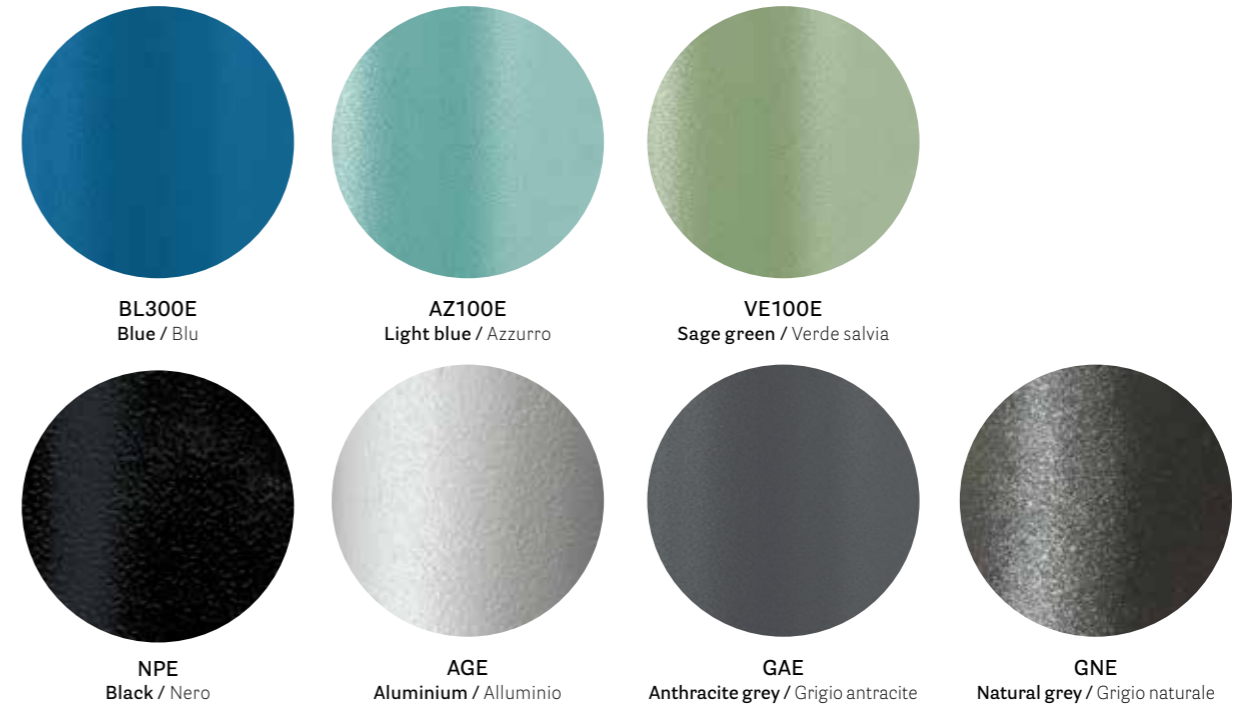

italian design

TEXTURED MATT / GOFFRATA OPACA